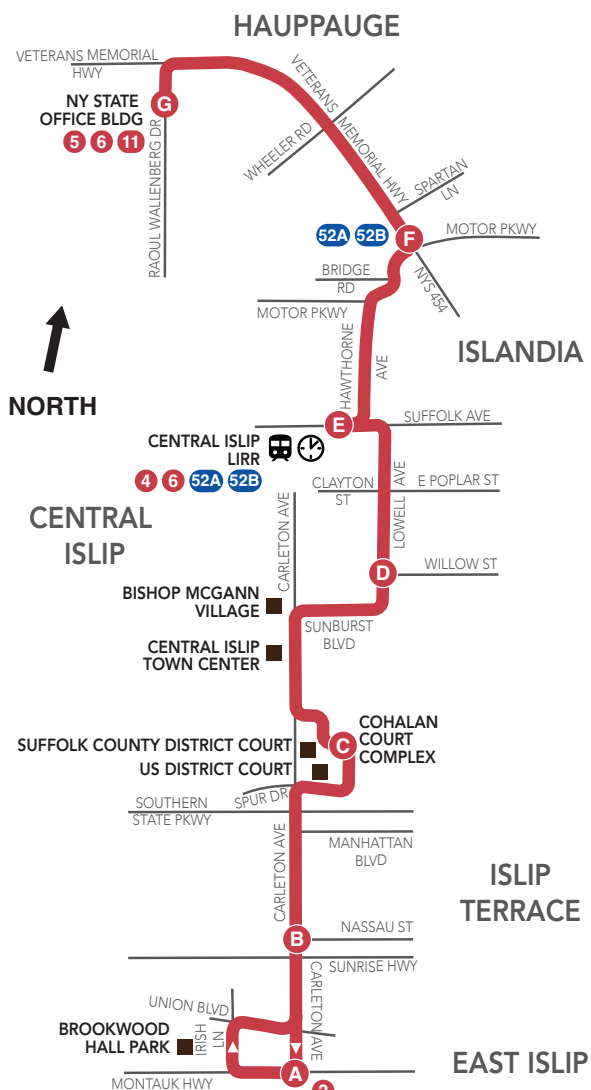

Weekdays
Every 30 Minutes
Before 7 pm
Every 60 Minutes
After 7 pm

**Weekends and
Holidays**
Every 60 Minutes

Check timetables in this brochure for exact schedules.

17 East Islip to Hauppauge

ROUTE MAP

WEEKDAYS Northbound

Towards Hauppauge

WEEKDAYS Southbound

Towards East Islip

WEEKENDS Northbound

Towards Hauppauge

- █ Route 17
- A Timepoint
- ⌚ Timed Transfer Location*
- 2 52A Available Transfers
- 🚊 LIRR Station
- Point of Interest

Schematic map.
Not to scale.
*Timed transfers may not be available to all routes.

East Islip Montauk Hwy / Carleton Ave	Islip Terrace Carleton Ave / Nassau St	Central Islip Cohalan Court Complex	Central Islip Lowell Ave / Willow St	Central Islip LIRR	Hauppauge Vets Hwy / Motor Pkwy	Hauppauge NY State Office Bldg
A	B	C	D	⌚ E	F	G
5:22	5:27	5:32	5:38	5:46	5:52	6:01
5:52	5:57	6:02	6:08	6:16	6:22	6:31
6:22	6:27	6:32	6:38	6:46	6:52	7:01
6:52	6:57	7:02	7:08	7:16	7:22	7:31
7:22	7:27	7:32	7:38	7:46	7:52	8:01
7:52	7:57	8:02	8:08	8:16	8:22	8:31
8:22	8:27	8:32	8:38	8:46	8:52	9:01
8:52	8:57	9:02	9:08	9:16	9:22	9:31
9:20	9:25	9:31	9:38	9:46	9:52	10:01
9:50	9:55	10:01	10:08	10:16	10:22	10:31
10:20	10:25	10:31	10:38	10:46	10:52	11:01
10:50	10:55	11:01	11:08	11:16	11:22	11:31
11:20	11:25	11:31	11:38	11:46	11:52	12:01
11:50	11:55	12:01	12:08	12:16	12:22	12:31
12:20	12:25	12:31	12:38	12:46	12:52	1:01
12:50	12:55	1:01	1:08	1:16	1:22	1:31
1:20	1:25	1:31	1:38	1:46	1:52	2:01
1:50	1:55	2:01	2:08	2:16	2:22	2:31
2:20	2:25	2:31	2:38	2:46	2:52	3:01
2:45	2:51	2:57	3:04	3:09	3:16	3:25
3:15	3:21	3:27	3:34	3:39	3:46	3:55
3:45	3:51	3:57	4:04	4:09	4:16	4:25
4:15	4:21	4:27	4:34	4:39	4:46	4:55
4:45	4:51	4:57	5:04	5:09	5:16	5:25
5:16	5:22	5:28	5:35	5:40	5:47	5:56
6:15	6:21	6:27	6:34	6:39	6:46	6:55
6:50	6:55	7:01	7:08	7:17	7:22	7:30
7:50	7:55	8:01	8:08	8:17	8:22	8:30
8:50	8:55	9:01	9:08	9:17	9:22	9:30
9:50	9:55	10:01	10:08	10:17	10:22	10:30